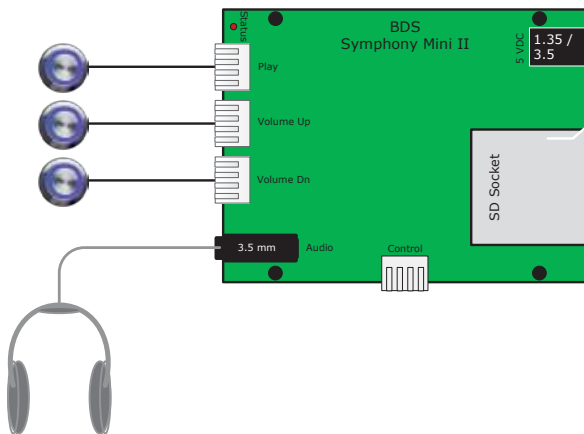

APPLICATIONS

ONE HEADPHONE WITH VOLUME CONTROL.