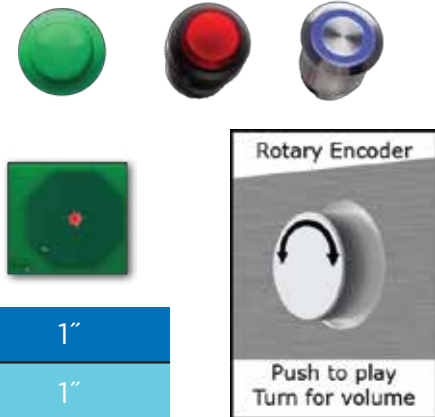

AVAILABLE OPTIONS

- Interactive audio capabilities
- Looping audio capabilities
- Headphone, sound dock or line level speaker output

APPLICATIONS

ONE HEADPHONE WITH VOLUME CONTROL.

LINE LEVEL OUTPUT FOR POWERED SPEAKERS OR IPOD DOCKS WITH OR WITHOUT VOLUME CONTROL.

FEATURES AND SPECIFICATIONS

FEATURES

- Up to 3 pushbuttons or Proximity touch buttons
- Supports headphone or line outputs
- Designed for merchandising applications
- Functions & buttons adjustable for your project - play/stop, play/next, fixed or adjustable volumes
- Built in memory or sd card content/updating
- Set default, minimum & maximum volume levels

CONTROL

- Custom configurations
- Standard pushbuttons
- Proximity touch buttons for mounting behind acrylic panels
- Rotary Encoder: Push to play, turn for volume

TOUCH BUTTON DIMENSIONS

LENGTH	1"
WIDTH	1"

SPECIFICATIONS

- File formats: Wav (44.1kHz, 16bit stereo); Ogg Vorbis codec
- Content storage: SD card; built in memory (2 MB - 2.4 minutes of Ogg Vorbis formats)
- Up to 3 buttons with LED's or 1 Rotary Encoder
- 1 audio output (headphone or line level)
- Power supply: 5V