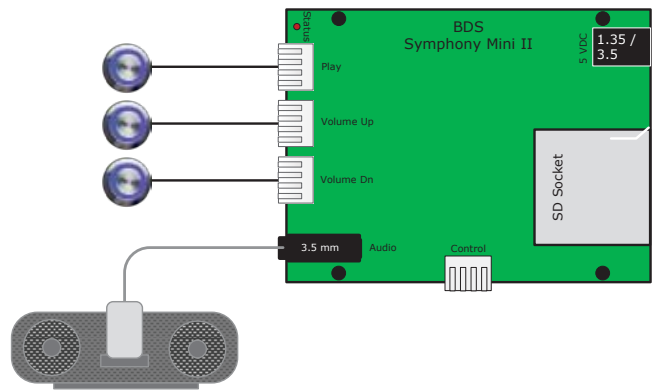

AVAILABLE OPTIONS

- Interactive audio capabilities
- Looping audio capabilities
- Headphone, sound dock or line level speaker output

APPLICATIONS

ONE HEADPHONE WITH VOLUME CONTROL.

LINE LEVEL OUTPUT FOR POWERED SPEAKERS OR IPOD DOCKS WITH OR WITHOUT VOLUME CONTROL.

CONTROL

- Custom configurations
- Standard pushbuttons
- Proximity touch buttons for mounting behind acrylic panels
- Rotary Encoder: Push to play, turn for volume

TOUCH BUTTON DIMENSIONS

LENGTH	1"
WIDTH	1"

SPECIFICATIONS

- File formats: Wav (44.1kHz, 16bit stereo); Ogg Vorbis codec
- Content storage: SD card; built in memory (2 MB - 2.4 minutes of Ogg Vorbis formats)
- Up to 3 buttons with LED's or 1 Rotary Encoder
- 1 audio output (headphone or line level)
- Power supply: 5V

MECHANICAL

DIMENSIONS

LENGTH	3.25" (3.5" W/ SD CARD)
WIDTH	2.37"
HEIGHT	.56"

MOUNTING HOLES

DIAMETER	.110"
----------	-------